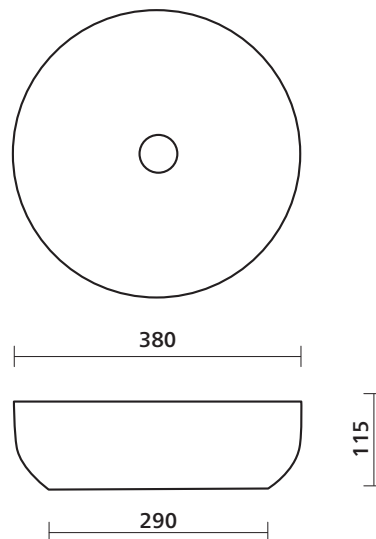

Ceramic Pop-out Basin Wastes + other basin wastes

For basin waste options, please refer to the Bathroom Extras data sheet.

Product details

TAPHOLE	No taphole.
WASTE	Suits standard 32 mm non-overflow waste.
OVERFLOW	No overflow.
MATERIAL	Vitreous china.
FINISH	Silk matte: available in white and colours shown. Gloss: white only.
COLOUR	Available in multiple colours.
FIXING	Always use the actual basin to verify cutout. Use silicone sealant. Do not use epoxy type adhesives.